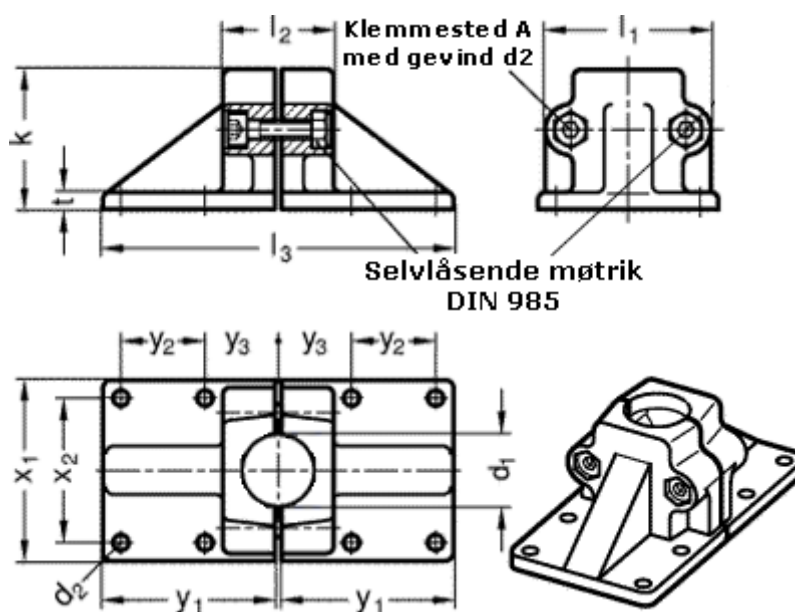

Article number: 20167B302SW

Description: Wide base clamp GN167-B30-2-SW
GN167

Measures

d1 = B30	x1 = 75
d2 = 7	x2 = 60
d3 = M 8	y1 = 72
k = 58	y2 = 35
l1 = 69	y3 = 30
l2 = 46	
l3 = 146	
t = 7	